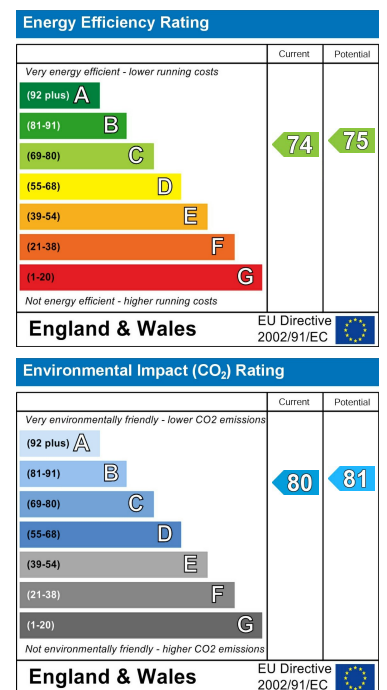

Brunton Residential – Fantastic Studio student apartment available 31st July 2021, located on Ridley Place, City Centre, Close to both Uni's, fully refurbished in 2020.

- Available 31st July 2021
- Rent £520pcm / £120pw
- Extra £23pppw bills inclusive (gas, electricity, water, broadband, tv license)
- Very high standard
- Studio Apartment
- En-suite
- Modern kitchen
- One of the best student studio available
- Act fast – enquire now to arrange a viewing!

Floor Plan

Area Map

Energy Efficiency Graph

These particulars, whilst believed to be accurate are set out as a general outline only for guidance and do not constitute any part of an offer or contract. Intending purchasers should not rely on them as statements of representation of fact, but must satisfy themselves by inspection or otherwise as to their accuracy. No person in this firm's employment has the authority to make or give any representation or warranty in respect of the property.