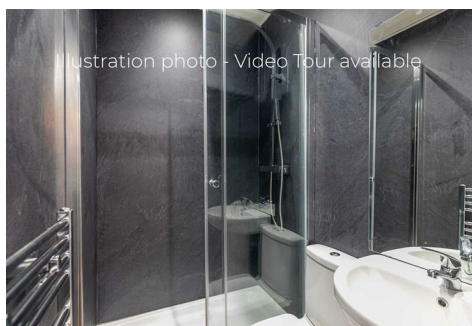

Illustration photo - Video Tour available

21 Ridley Place, City Centre, NE1 8JN

£520 PCM

*** VIDEO TOUR *** - Available August 2021- Rent £520pcm / £120pw - Fantastic new refurbishment - en-suite bathroom - £46pppw extra for bills inclusive - Call to arrange viewings

Brunton Residential – Fantastic Studio student apartment available 31st July 2021, located on Ridley Place, City Centre, Close to both Uni's, fully refurbished in 2020.

- Available 31st July 2021
- Rent £520pcm / £120pw
- Extra £23pppw bills inclusive (gas, electricity, water, broadband, tv license)
- Very high standard
- Studio Apartment
- En-suite
- Modern kitchen
- One of the best student studio available
- Act fast – enquire now to arrange a viewing!