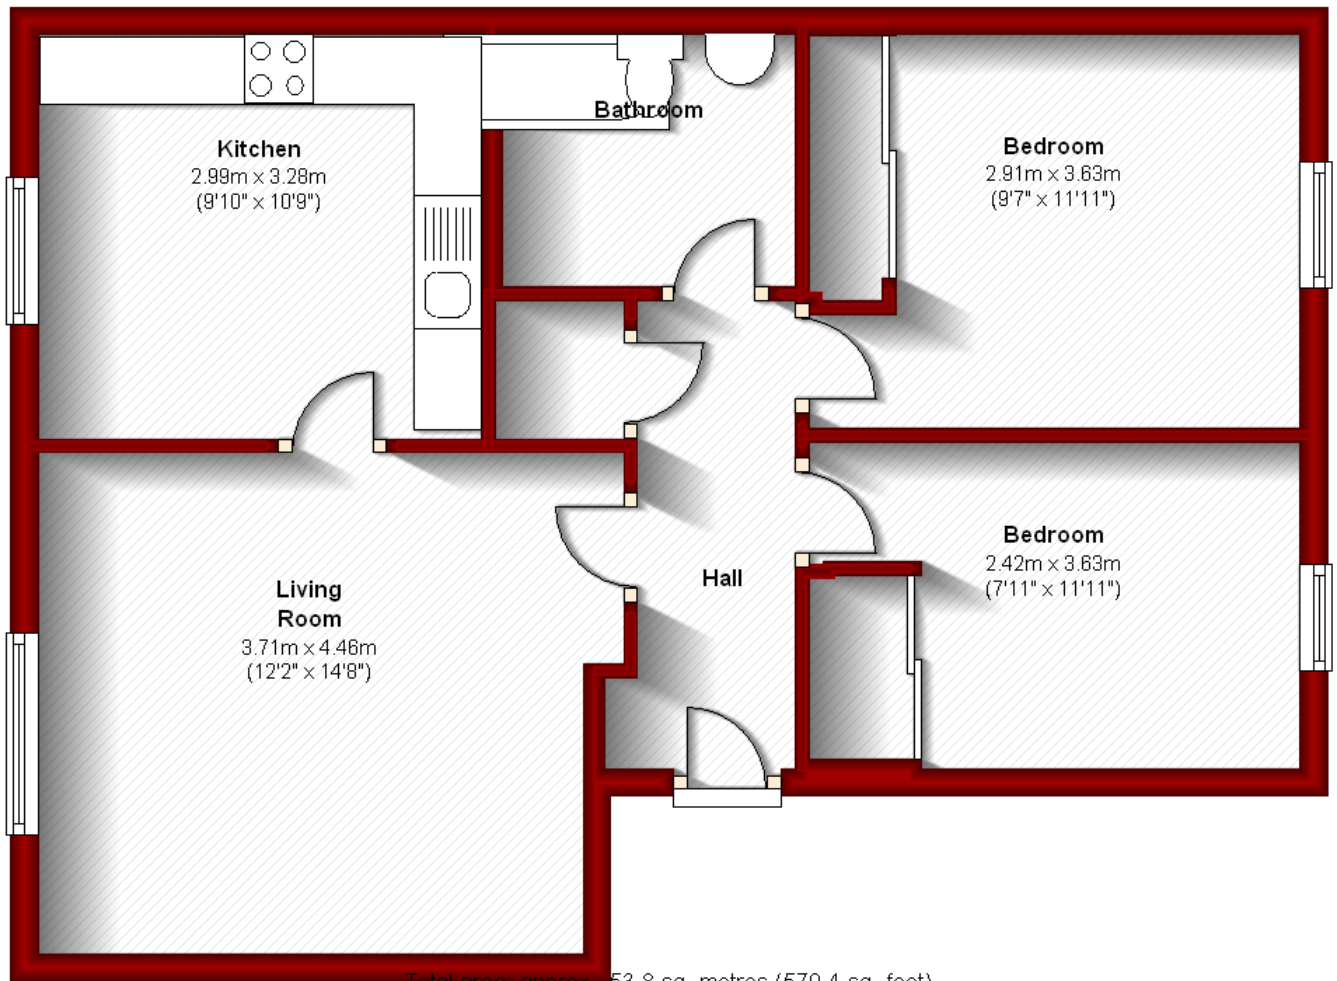

**251 Kingsley Court
Aberdeen**

Ground Floor

Approx. 53.8 sq. metres (579.4 sq. feet)

Total area: approx. 53.8 sq. metres (579.4 sq. feet)

The above particulars are for guidance only, no liability for any errors or omissions will be accepted by Aberdeen Property Leasing Ltd.