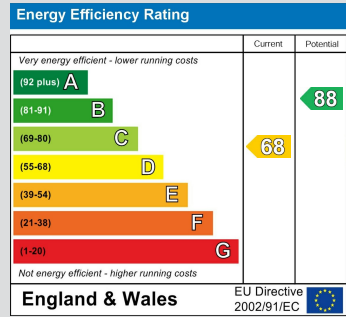

# MAIN ROOMS AND DIMENSIONS

Visit [www.peterheron.co.uk](http://www.peterheron.co.uk) or call 0191 510 3323

Tried. Trusted. Recommended. City Branch 20 Fawcett Street Sunderland SR1 1RH Fulwell Branch 15 Sea Road Fulwell Sunderland SR6 9BS