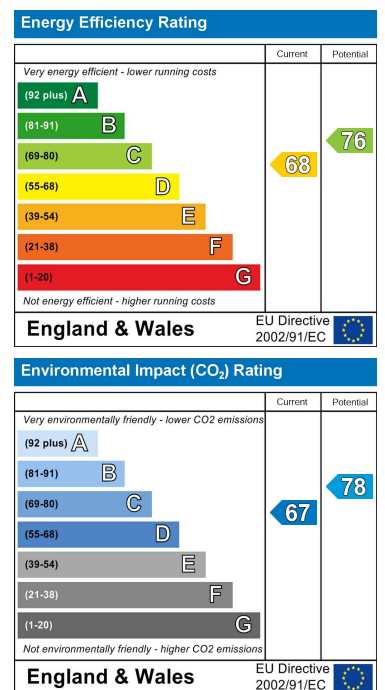

## 95 Simonside Terrace, Heaton, NE6 5LF

£715 PCM

\*\*\* VIDEO TOUR \*\*\* - Available early July 2021 - Rent £715pcm - £23pppw bills included - 3 bed upper flat - modern kitchen, Double Glazing & Gas Central Heating - Just Off Chillingham Road - Large master bedroom - Spare room / Home office, Furnished

Floor Plan

Area Map

Energy Efficiency Graph

These particulars, whilst believed to be accurate are set out as a general outline only for guidance and do not constitute any part of an offer or contract. Intending purchasers should not rely on them as statements of representation of fact, but must satisfy themselves by inspection or otherwise as to their accuracy. No person in this firm's employment has the authority to make or give any representation or warranty in respect of the property.