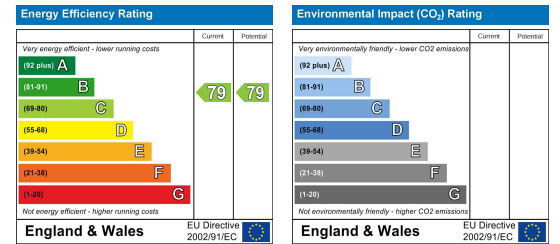

Floor Plan

Area Map

EPC

Viewing

Please contact our Dunstable - Sales Office on 01582 477 077 if you wish to arrange a viewing appointment for this property or require further information.

- Built In 2016
- Over 400sq Ft
- Permit Parking
- Gas Central Heating
- Ground Floor
- Brand New Shower Room
- Fitted Kitchen With Appliances
- Estimated Rent Of £700pcm
- Close To London Luton Airport
- Access To Luton Parkway Train Station

STUNNING APARTMENT BUILT IN 2016 OFFERING OVER 400 SQ FT OF LIVING SPACE. This property is PERFECT FOR COMMUTERS with access to LUTON AIRPORT PARKWAY and is also located close to LONDON LUTON AIRPORT. We expect this property to achieve a rental figure of £700pcm.

address: 15b High Street North
Dunstable, Beds LU6 1HX

Additional Office: **Toddington:** 2-4 High Street
- 01525 877 771

telephone: 01582 477 077

email: dunstable@house-hold.co.uk

website: www.house-hold.co.uk

The Property Experts with the Personal Touch

MISDESCRIPTIONS ACT: Household Estate Agents Ltd. For themselves and for the vendors of this property, whose agents they are, give notice that the particulars are set out as a general outline only for the guidance of intended purchasers and do not constitute or constitute part of any offer or contract. All descriptions, dimensions reference to condition and necessary permissions for use and occupation and other details are given without responsibility, and any intending purchasers should not rely upon them as statements or representations of fact but must satisfy themselves by inspection or otherwise as to their correctness. No person in the employment of Household Estate Agents Limited has any authority to give or make any representation or warranty whatsoever in relation to this property.