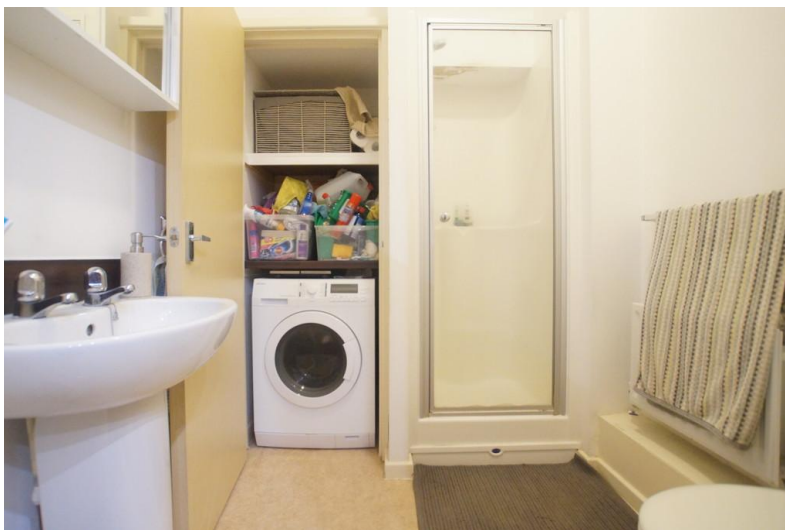

ACCOMMODATION

ALLOCATED PARKING - BUILT IN WARDROBES; Property briefly comprises of; Open Plan Lounge & Kitchen. Bedroom with Built in Wardrobes and storage area. Shower Room with Cupboard housing plumbing for washing machine. Fixed utility charge of £130.00 to be paid.

OUTSIDE

There is one allocated parking space available with the property.

LOCATION

The historic Cathedral and University City of Lincoln has the usual High Street shops and department stores, plus banking and allied facilities, multiplex cinema, Marina and Art Gallery. The famous Steep Hill leads to the Uphill area of Lincoln and the Bailgate, with its quaint boutiques and bistros, the Castle, Cathedral and renowned Bishop Grosseteste College.

RENT AND DEPOSIT

Rent £525.00 Per Calendar Month. Deposit £605.00

VIEWING

By prior appointment through Mundys.

ADDITIONAL FEES

There are no application fees payable. You will be required to pay a Holding Deposit equal to one weeks rent to secure the property. More information on charges to Tenants can be found on our website; <https://mundys.net/help/lettings-fees-information-for-tenants/>