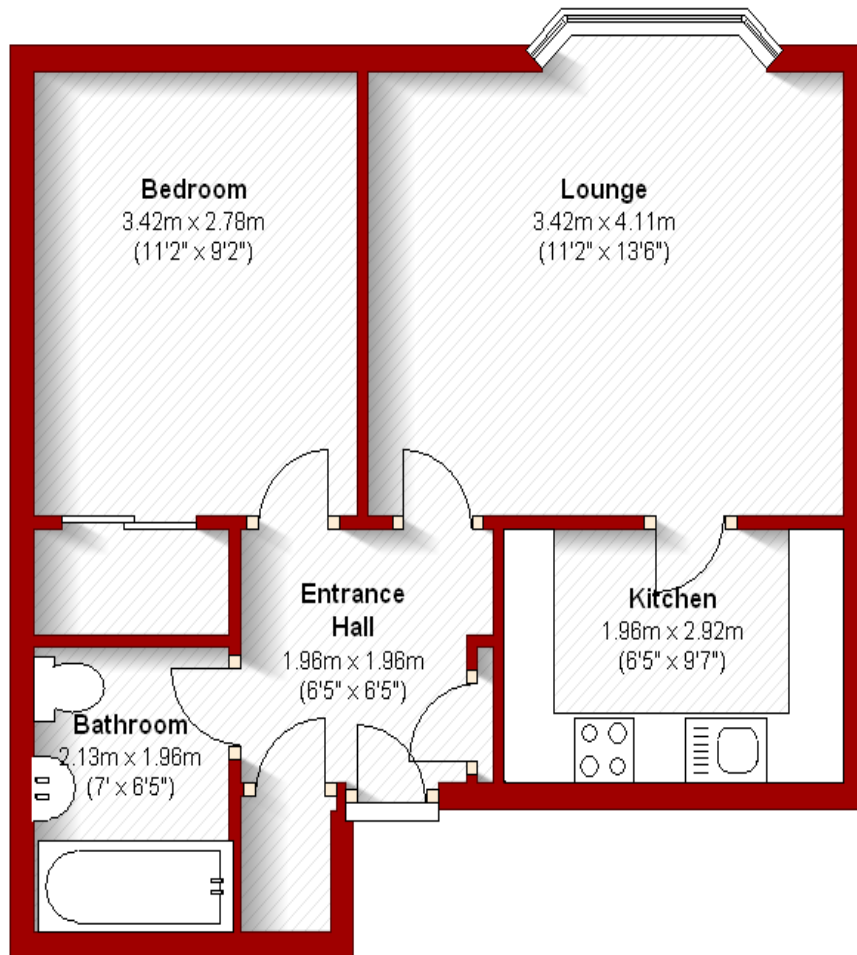

**149C Hardgate
Aberdeen**

Ground Floor

Approx. 40.3 sq. metres (433.6 sq. feet)

Total area: approx. 40.3 sq. metres (433.6 sq. feet)

The above particulars are for guidance only, no liability for any errors or omissions will be accepted by Aberdeen Property Leasing Ltd.