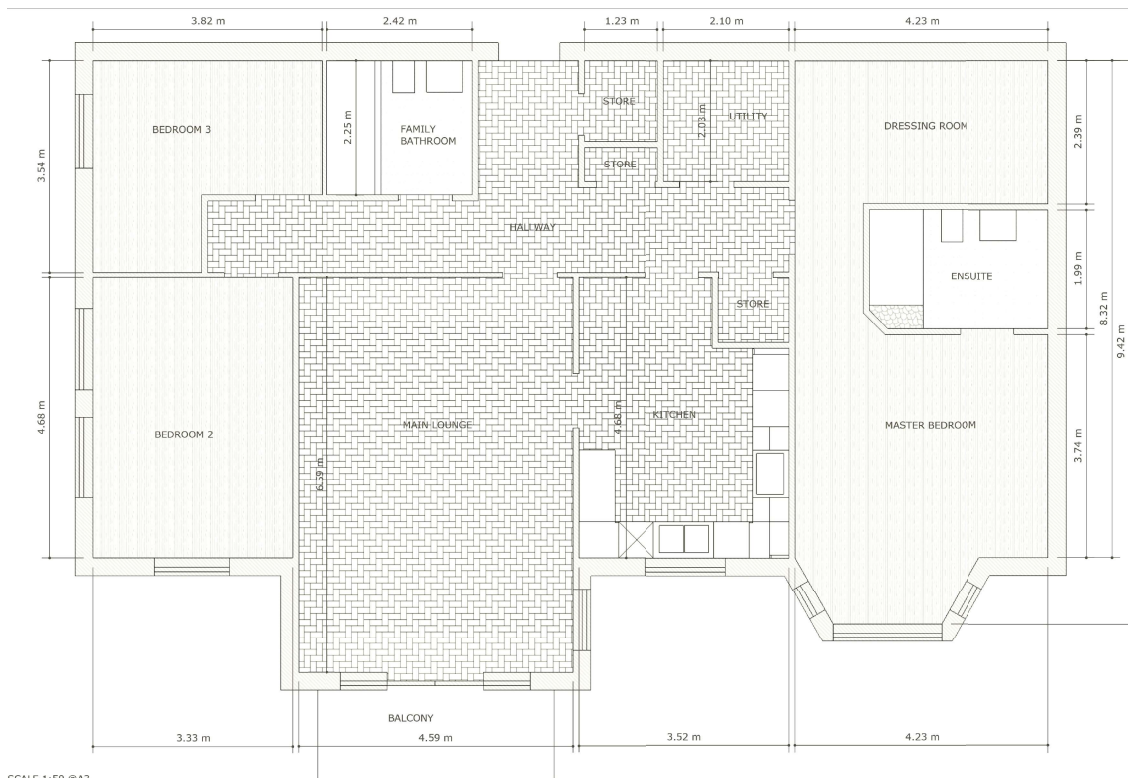

THE MOUNT
by Pillars
ASHBOURNE

5

APARTMENT

FIRST FLOOR
1,542 Sq. ft
143 Sqm.

SCALE 1:50 @A3