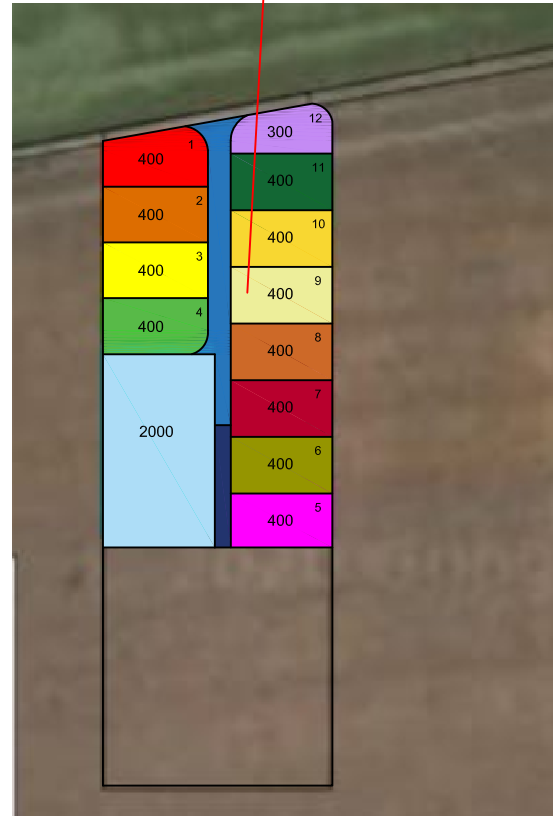

PLOTS

FOR SALE

Thank you for your enquiry regarding the land we are selling

£5000 for 100 m2
£8,000 for 200 m2
£10,000 for 300 m2
£12,000 for 400 m2

Suitable for residential, commercial or agricultural subject to the necessary consents

Berry Farm
Manor Farm Cottage
Wanborough Hill
Wanborough
Guildford
Surrey
GU32JR

<https://maps.app.goo.gl/TbX9zj6RQveRzPdC6>
51.230979,-0.669192

£12,000

FOR SALE