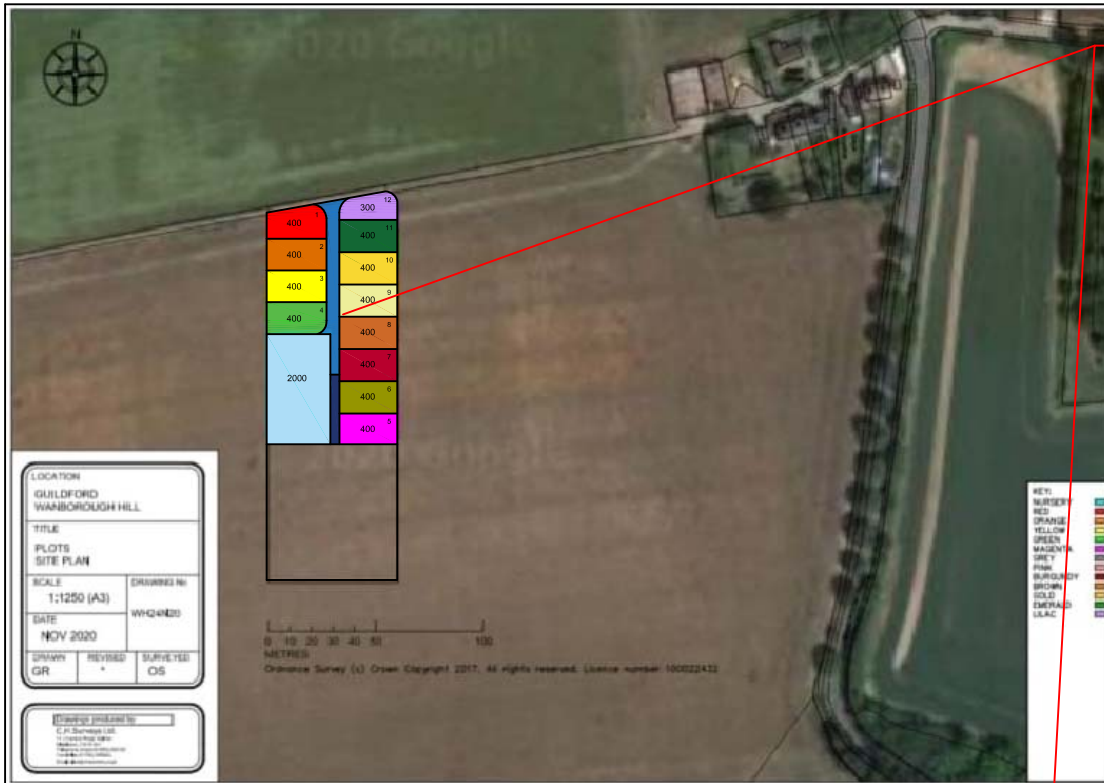

PLOTS

FOR SALE

Thank you for your enquiry regarding the land we are selling

£5000 for 100 m2
£8,000 for 200 m2
£10,000 for 300 m2
£12,000 for 400 m2

Suitable for residential, commercial or agricultural subject to the necessary consents

Berry Farm
Manor Farm Cottage
Wanborough Hill
Wanborough
Guildford
Surrey
GU32JR

<https://maps.app.goo.gl/TbX9zj6RQveRzPdC6>
51.230979,-0.669192

£12,000

FOR SALE