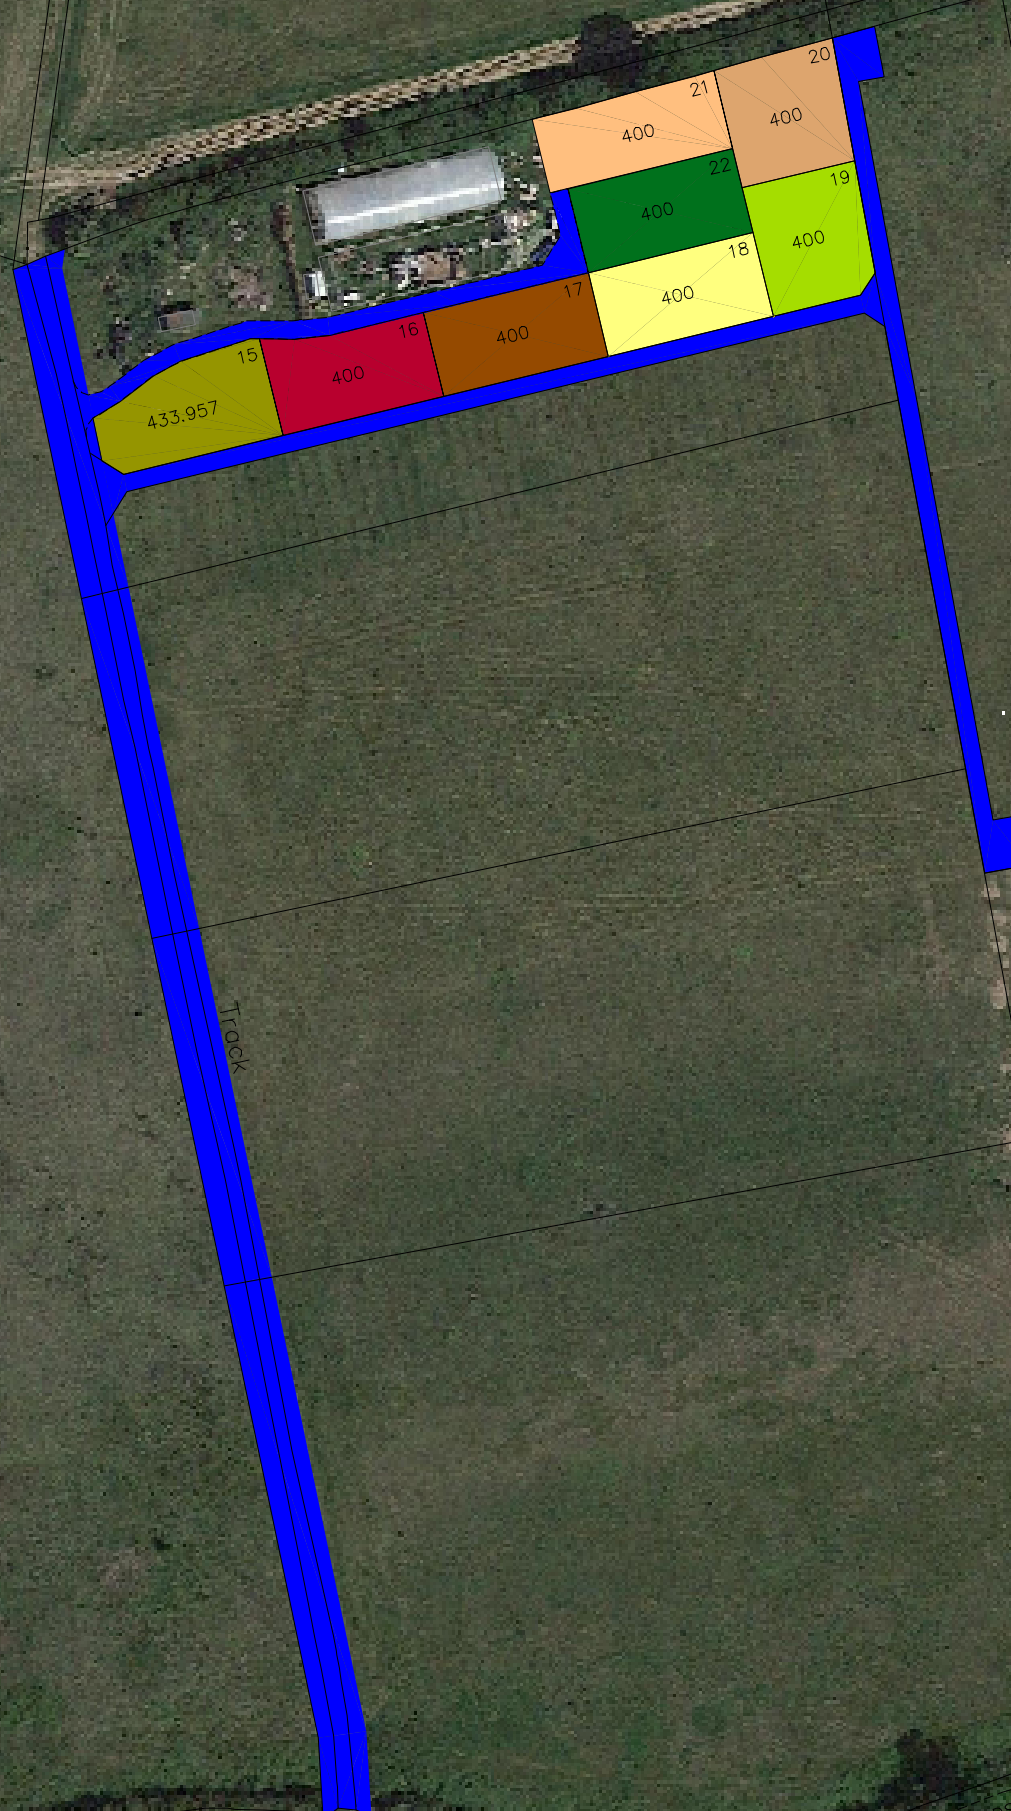

KEY:

- OLIVE
- RUBY
- COCOA
- LEMON
- LIME
- TAN
- CREAM
- FOREST

LOCATION STOKENCHURCH BERRY FARM, MUDDS BANK		
TITLE PLOTS SITE PLAN		
SCALE 1:1250 (A3)	DRAWING No MPS28621	
DATE JUN 2021		
DRAWN GR	REVISED *	SURVEYED OS