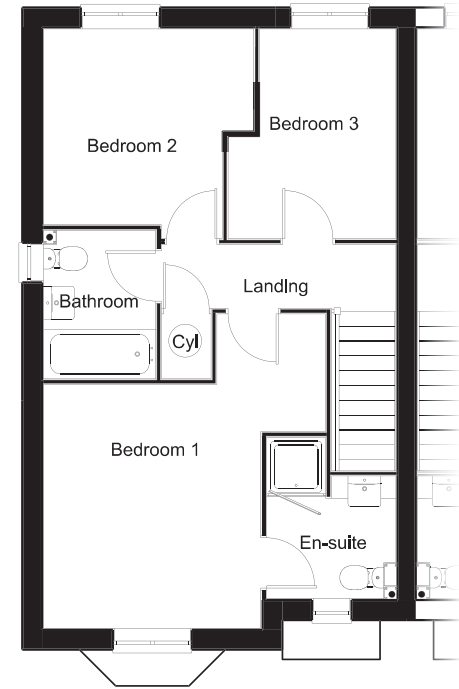

THE IOLITE

A 3 BEDROOM HOME

GROUND FLOOR

FIRST FLOOR

CYDENHOMES.CO.UK

KITCHEN / DINING 5348 x 3350 17'7" x 11'0"

LOUNGE 5996 x 3298 18'4" x 10'9"

BEDROOM 1 4770 (MAX) x 4255 (MAX) 15'7" (MAX) x 13'11" (MAX)

BEDROOM 2 3366 (MAX) x 2970 (MAX) 11'0" (MAX) x 9'8" (MAX)

BEDROOM 3 3185 (MAX) x 2552 10'5" (MAX) x 8'4"

BATHROOM 2255 x 1700 7'4" x 5'7"

ENSUITE 2448 (MAX) x 1968 8'0" (MAX) x 6'5"