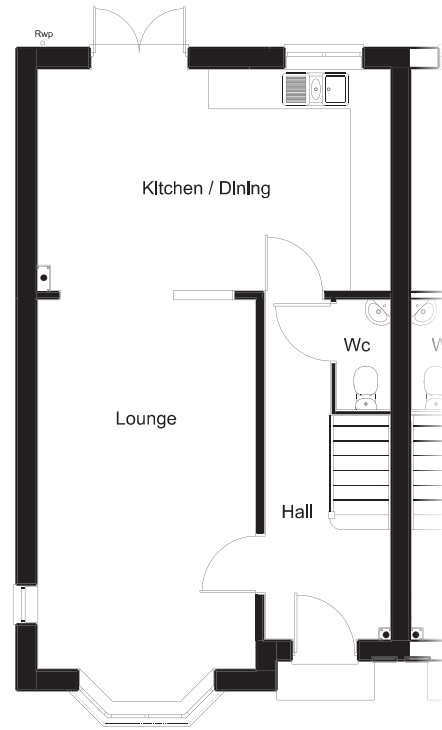

THE IOLITE

A 3 BEDROOM HOME

GROUND FLOOR

FIRST FLOOR

CYDENHOMES.CO.UK

KITCHEN / DINING 5348 x 3350 17'7" x 11'0"

LOUNGE 5996 x 3298 18'4" x 10'9"

BEDROOM 1 4770 (MAX) x 4255 (MAX) 15'7" (MAX) x 13'11" (MAX)

BEDROOM 2 3366 (MAX) x 2970 (MAX) 11'0" (MAX) x 9'8" (MAX)

BEDROOM 3 3185 (MAX) x 2552 10'5" (MAX) x 8'4"

BATHROOM 2255 x 1700 7'4" x 5'7"

ENSUITE 2448 (MAX) x 1968 8'0" (MAX) x 6'5"