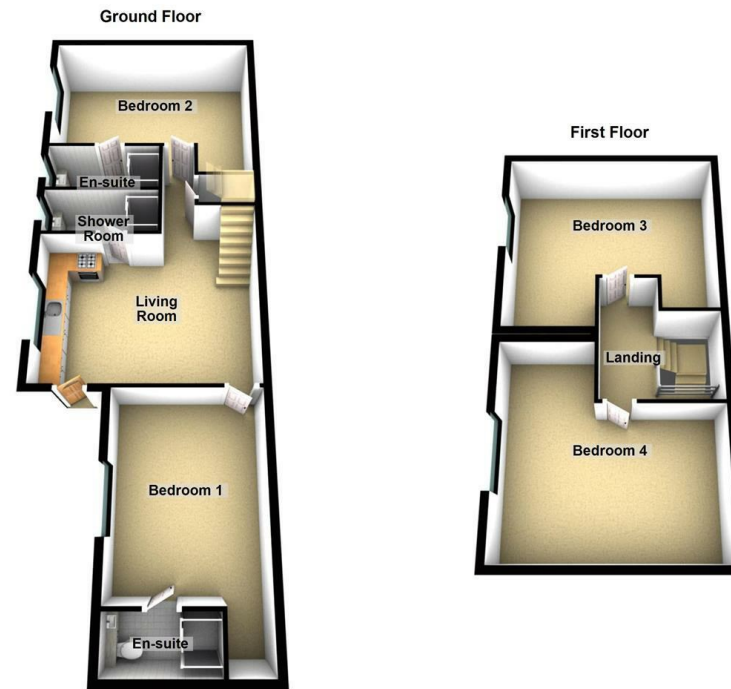

Room 2, Flat 2 50 Reginald Street, Luton, Bedfordshire, LU2 7QZ
£550 PCM

- Double Bedroom To Rent
- All Bills Included
- Available Immediately

- Fully Furnished
- Close To Town Centre
- Must Be Viewed

- Luxury Finish
- Close To Station

*** P&R Property Lettings *** Large Double Bedroom To Rent *** En Suite Bathroom *** ALL BILLS INCLUDED - INCLUDING WIFI INTERNET *** Fully Furnished
 *** LUXURY FINISH THROUGHOUT *** Large Open Plan Communal Space *** CLOSE TO TOWN CENTRE AND STATION *** Available For Immediate Move In
 *** Must Be Viewed *** Contact 01582 720 777 ***