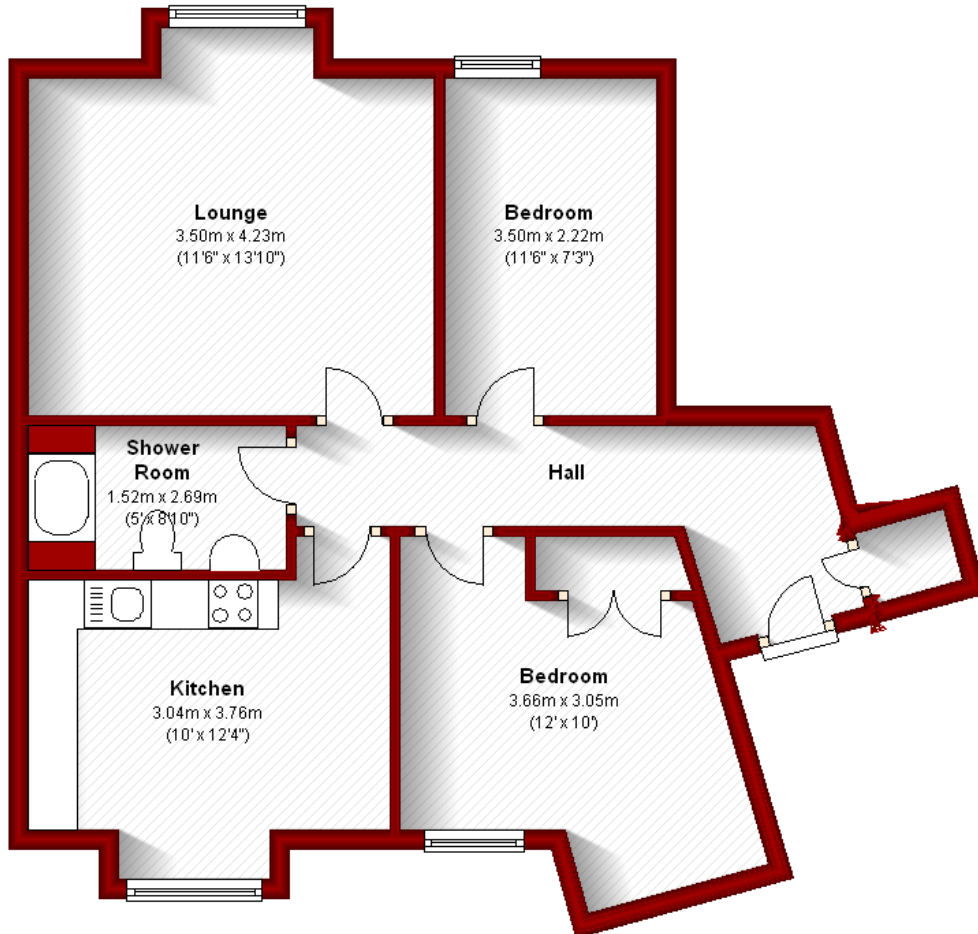

23 Thistle Street, Flat 4  
2<sup>nd</sup> Floor  
Aberdeen

**Ground Floor**

Approx. 57.9 sq. metres (623.5 sq. feet)

Total area: approx. 57.9 sq. metres (623.5 sq. feet)

The above particulars are for guidance only, no liability for any errors or omissions will be accepted by Aberdeen Property Leasing Ltd.