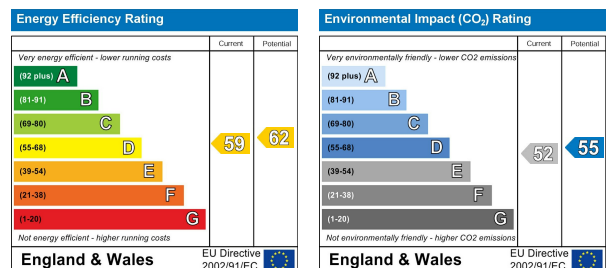

# 140 Heathfield Road

Webheath, Redditch, B97 5RD

**£765 PCM**

 3  1  1  D

A 3 bedroom semi-detached house in the popular area of Webheath in walking distance of schools. Offered with gas central heating, carpets, curtains, cooker and wardrobe. Available Now, EPC D