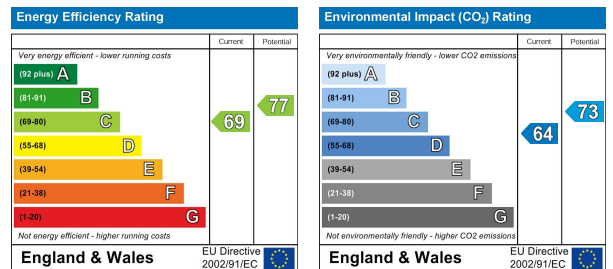

75 Lodge Road

Smallwood, Redditch, B98 7BS

£595 PCM

This is a 1/2 bedroom town house offered with GCH and garden to rear. The property consists of a living room on lower floor with stairs to kitchen, bathroom and bedroom 1. There is a loft room on the 2nd floor which would make ideal space for office or living space. EPC TBC Available February