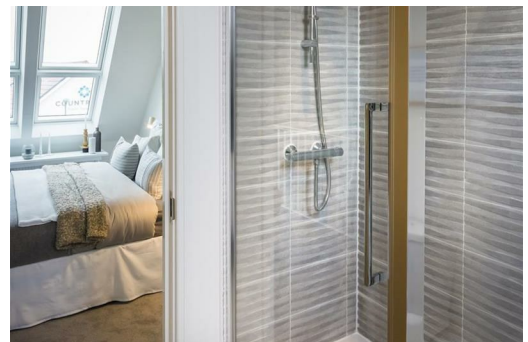

62 Harebell Gardens, Houghton Regis, Dunstable, LU5 6RR

Energy Efficiency Rating		Environmental Impact (CO₂) Rating	
Current	Potential	Current	Potential
A	A	A	A
B	B	B	B
C	C	C	C
D	D	D	D
E	E	E	E
F	F	F	F
G	G	G	G