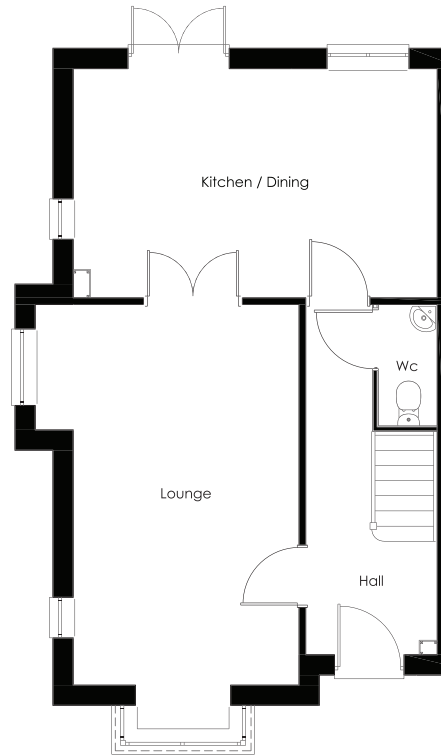

THE IOLITE PLUS

A 3 BEDROOM HOME

GROUND FLOOR

LOUNGE	6271 (MAX) x 3298 (MAX)	20'6" (MAX) x 10'9" (MAX)
KITCHEN/DINING	5348 x 3350	17'6" x 10'11"

FIRST FLOOR

BEDROOM 1	3699 (MIN) x 3280 (MIN)	12'1" (MIN) x 10'9" (MIN)
ENSUITE	1982 x 1322	6'6" x 4'4"
BEDROOM 2	3266 (MAX) x 2970	10'8" (MAX) x 9'8"
BEDROOM 3	3185 x 2646 (MAX)	10'5" x 8'8" (MAX)
BATHROOM	2255 x 2163 (MAX)	7'4" x 7'1" (MAX)