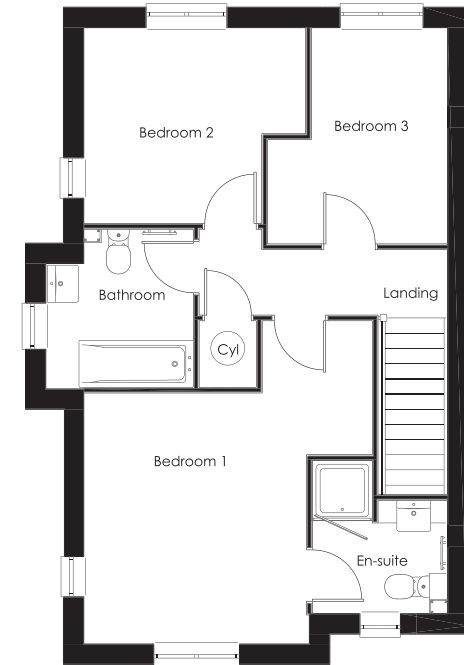

THE IOLITE PLUS

A 3 BEDROOM HOME

GROUND FLOOR

LOUNGE	6271 (MAX) x 3298 (MAX)	20'6" (MAX) x 10'9" (MAX)
KITCHEN/DINING	5348 x 3350	17'6" x 10'11"

FIRST FLOOR

BEDROOM 1	3699 (MIN) x 3280 (MIN)	12'1" (MIN) x 10'9" (MIN)
ENSUITE	1982 x 1322	6'6" x 4'4"
BEDROOM 2	3266 (MAX) x 2970	10'8" (MAX) x 9'8"
BEDROOM 3	3185 x 2646 (MAX)	10'5" x 8'8" (MAX)
BATHROOM	2255 x 2163 (MAX)	7'4" x 7'1" (MAX)