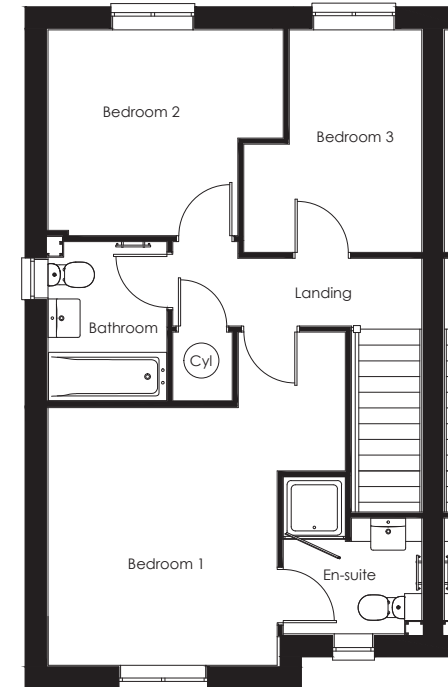

## A 3 BEDROOM HOME

### GROUND FLOOR

LOUNGE	5596 x 3298	18'4" x 10'9"
KITCHEN	5348 x 3350	17'6" x 10'11"
Wc	1775 x 850	5'9" x 2'9"

### FIRST FLOOR

BEDROOM 1	3688 x 3280	12'1" x 10'9"
EN-SUITE	1982 x 1322	6'6" x 4'4"
BEDROOM 2	2946 x 2716	9'7" x 8'10"
BEDROOM 3	3185 x 1896	10'5" x 6'2"
BATHROOM	2279 x 1700	7'5" x 5'6"

[CYDENHOMES.CO.UK](http://CYDENHOMES.CO.UK)