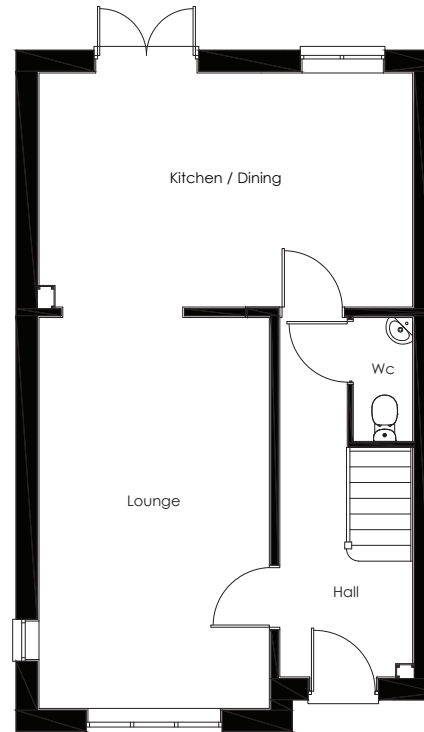

### GROUND FLOOR

LOUNGE	5596 x 3298	18'4" x 10'9"
KITCHEN	5348 x 3350	17'6" x 10'11"
Wc	1775 x 850	5'9" x 2'9"

### FIRST FLOOR

BEDROOM 1	3688 x 3280	12'1" x 10'9"
EN-SUITE	1982 x 1322	6'6" x 4'4"
BEDROOM 2	2946 x 2716	9'7" x 8'10"
BEDROOM 3	3185 x 1896	10'5" x 6'2"
BATHROOM	2279 x 1700	7'5" x 5'6"

[CYDENHOMES.CO.UK](http://CYDENHOMES.CO.UK)