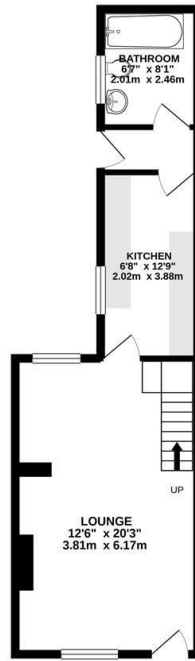

GROUND FLOOR
406 sq ft (37.7 sq.m.) approx.