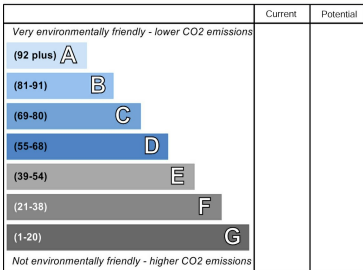

England & Wales EU Directive 2002/91/EC Environmental Impact (CO₂) Rating

England & Wales EU Directive 2002/91/EC