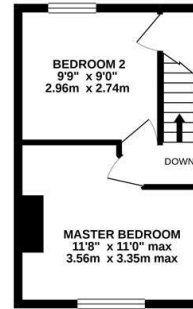

1ST FLOOR
247 sq ft (22.9 sq.m.) approx.