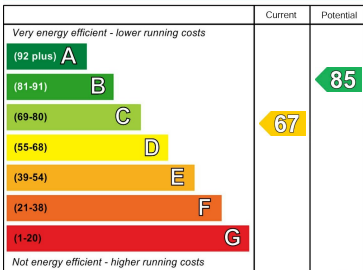

For Sale

Energy Efficiency Rating