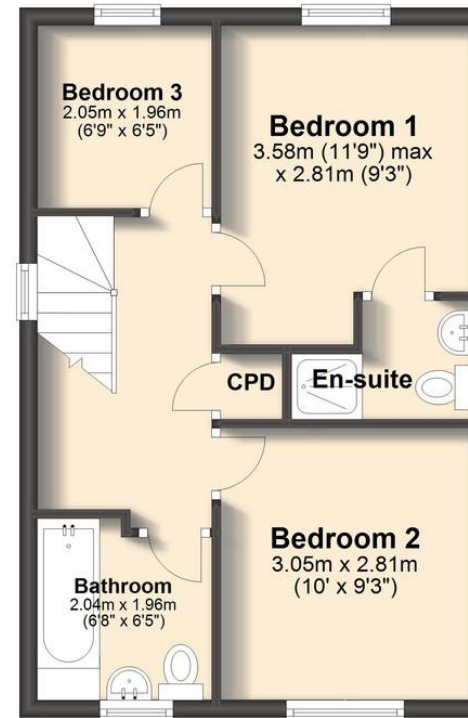

First Floor

Approx. 36.9 sq. metres (396.9 sq. feet)

Total area: approx. 73.7 sq. metres (793.6 sq. feet)

We endeavour to make these particulars as accurate as possible, but they should only be used as guidance and they do not constitute any part of the contract. All measurements are approximate and no guarantees are made to the services, heating systems, appliances (if any) or fittings as to their working order and no warranty can be given or implied.

You may download, store and use this material for your own personal use and research. You may not republish, retransmit, redistribute or otherwise make the material available to any party or make the same available on any website, on or offline service or hard copy without the website owner's express written consent. The website owner's copy right must remain on all reproductions of material taken from this website.