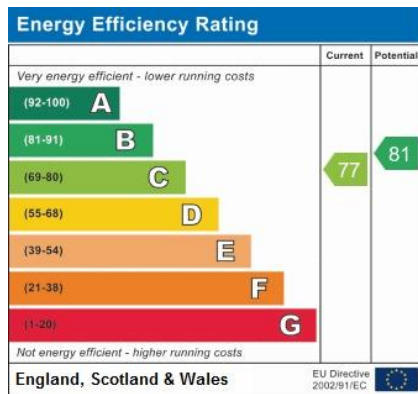

ACCOMMODATION

HALLWAY

LOUNGE / BEDROOM

KITCHEN

BATHROOM

DISCLAIMER: These particulars, whilst believed to be accurate are set out as a general outline only for guidance and do not constitute any part of an offer or contract. Intending purchasers should not rely on them as statements or representation of fact, but must satisfy themselves by inspection or otherwise as to their accuracy. We have not carried out a detailed survey nor tested the services, appliances and specific fittings. Room sizes should not be relied upon for carpets and furnishings. The measurements given are approximate. No person in this firm's employment has the authority to make or give any representation or warranty in respect of the property.